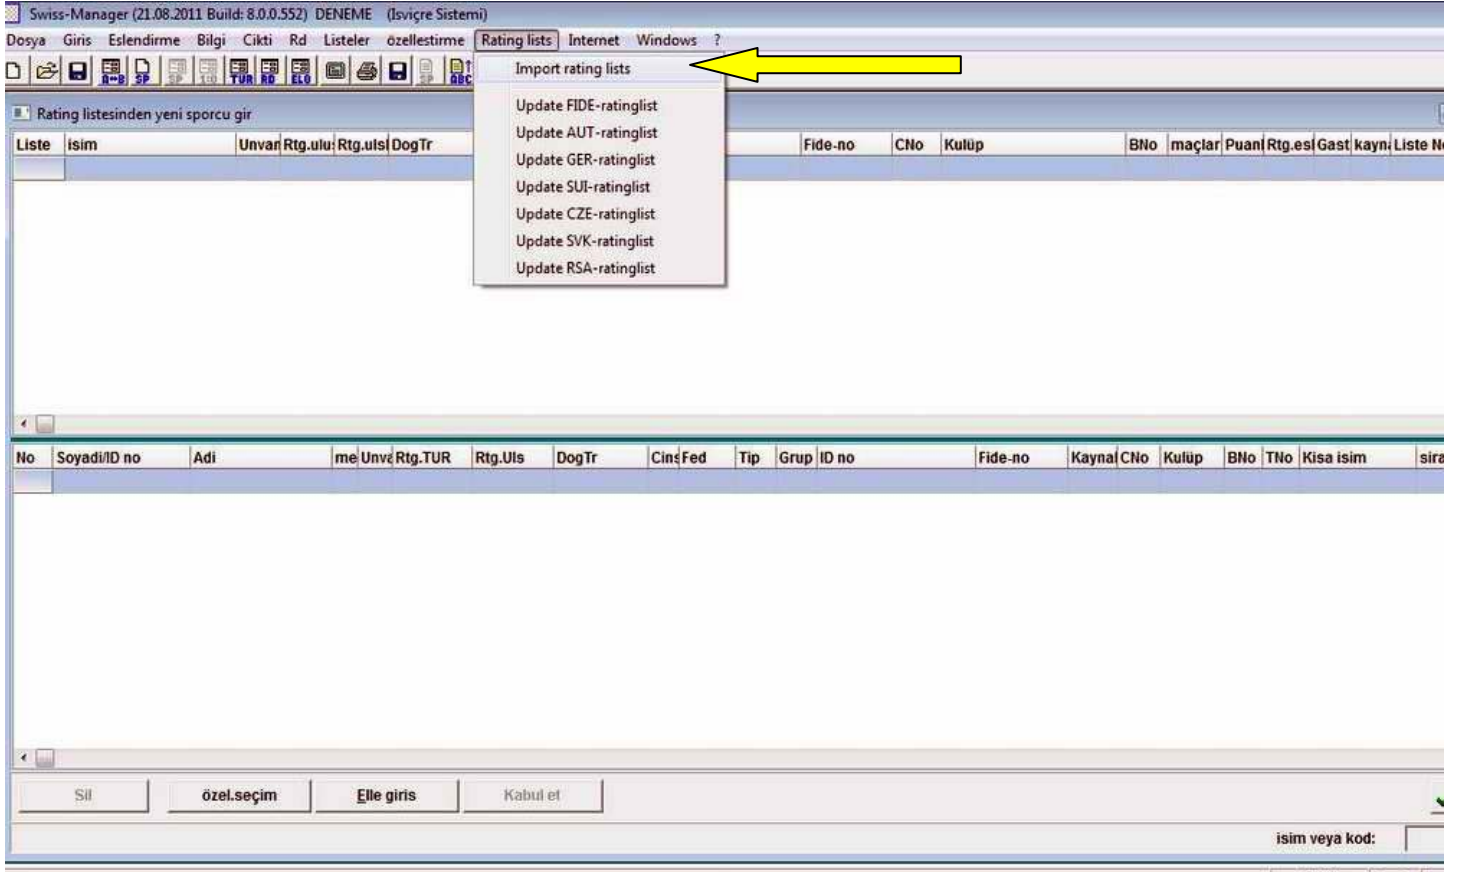

3. **ADIM**; Swiss Manager programını çalıştırıyoruz. Turnuva dosyamızı oluşturup ayarlarını yapıyoruz (SPORCU GİRİŞ AYARLARI AD-SOYAD BÜYÜK HARF YAPILMALIDIR) ve **Rating list** bölümünü tıklıyoruz.